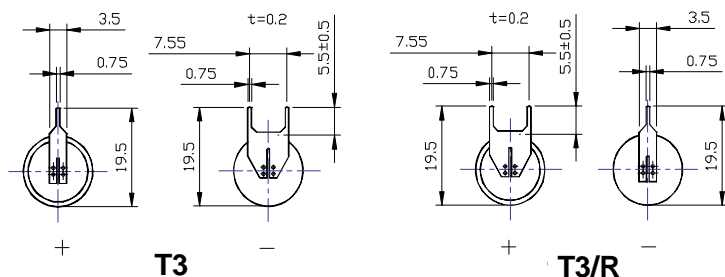

## Terminals

(Unit : mm)

Connector Type

Case Type

Model	STD	T1/L(mm)	T2	T3 or T3EU	T3R or T3EUR	AX	Wire or Connector	Case	NT
XL-050F	●	●/(7±0.5)	●	●	●	●	●	●	
XL-055F	●	●/(7±0.5)	●	●	●	●	●	●	
XL-060F	●	●/(7±0.5)	●	●	●	●	●	●	
XL-100F	●	●/(7±0.5)	●	●	●	●	●	●	
XL-145F	●	●/(16±0.5)				●	●		
XL-205F	●	●/(16±0.5)				●	●		
XL-210F	●(3AX)						●		●
XLP-050F	●	●/(7±0.5)	●	●	●	●	●	●	
XLP-055F	●	●/(7±0.5)	●	●	●	●	●	●	
XLP-060F	●	●/(7±0.5)	●	●	●	●	●	●	
XL-050H	●	●/(7±0.5)	●	●	●	●			
XL-060H	●	●/(7±0.5)	●	●	●	●			