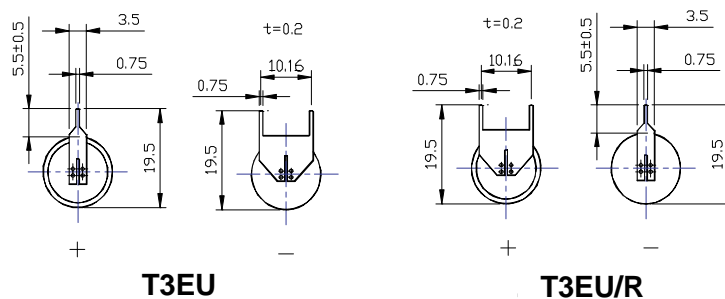

## Terminals

(Unit : mm)

Connector Type

Case Type

Model	STD	T1/L(mm)	T2	T3 or T3EU	T3R or T3EUR	AX	Wire or Connector	Case	NT
XL-050F	●	●/(7±0.5)	●	●	●	●	●	●	
XL-055F	●	●/(7±0.5)	●	●	●	●	●	●	
XL-060F	●	●/(7±0.5)	●	●	●	●	●	●	
XL-100F	●	●/(7±0.5)	●	●	●	●	●	●	
XL-145F	●	●/(16±0.5)				●	●		
XL-205F	●	●/(16±0.5)				●	●		
XL-210F	●(3AX)						●		●
XLP-050F	●	●/(7±0.5)	●	●	●	●	●	●	
XLP-055F	●	●/(7±0.5)	●	●	●	●	●	●	
XLP-060F	●	●/(7±0.5)	●	●	●	●	●	●	
XL-050H	●	●/(7±0.5)	●	●	●	●			
XL-060H	●	●/(7±0.5)	●	●	●	●			