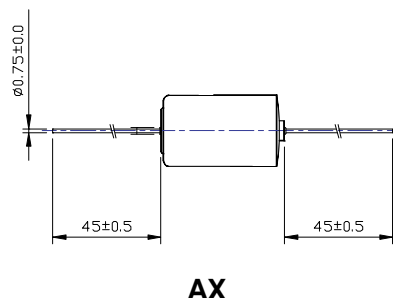

## Terminals

(Unit : mm)

Connector Type

Case Type

Model	STD	T1/L(mm)	T2	T3 or T3EU	T3R or T3EUR	AX	Wire or Connector	Case	NT
XL-050F	●	●/(7±0.5)	●	●	●	●	●	●	
XL-055F	●	●/(7±0.5)	●	●	●	●	●	●	
XL-060F	●	●/(7±0.5)	●	●	●	●	●	●	
XL-100F	●	●/(7±0.5)	●	●	●	●	●	●	
XL-145F	●	●/(16±0.5)				●	●		
XL-205F	●	●/(16±0.5)				●	●		
XL-210F	●(3AX)						●		●
XLP-050F	●	●/(7±0.5)	●	●	●	●	●	●	
XLP-055F	●	●/(7±0.5)	●	●	●	●	●	●	
XLP-060F	●	●/(7±0.5)	●	●	●	●	●	●	
XL-050H	●	●/(7±0.5)	●	●	●	●			
XL-060H	●	●/(7±0.5)	●	●	●	●			