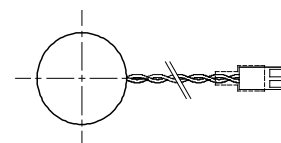

## Terminals

(Unit : mm)

Connector Type

Case Type

Model	STD	T1/L(mm)	T2	T3 or T3EU	T3R or T3EUR	AX	Wire or Connector	Case	NT
XL-050F	●	●/(7±0.5)	●	●	●	●	●	●	
XL-055F	●	●/(7±0.5)	●	●	●	●	●	●	
XL-060F	●	●/(7±0.5)	●	●	●	●	●	●	
XL-100F	●	●/(7±0.5)	●	●	●	●	●	●	
XL-145F	●	●/(16±0.5)				●	●		
XL-205F	●	●/(16±0.5)				●	●		
XL-210F	●(3AX)						●		●
XLP-050F	●	●/(7±0.5)	●	●	●	●	●	●	
XLP-055F	●	●/(7±0.5)	●	●	●	●	●	●	
XLP-060F	●	●/(7±0.5)	●	●	●	●	●	●	
XL-050H	●	●/(7±0.5)	●	●	●	●			
XL-060H	●	●/(7±0.5)	●	●	●	●			