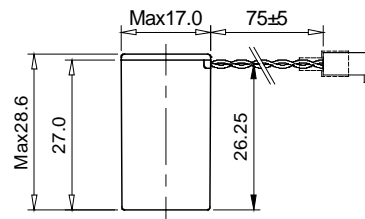

## Terminals

(Unit : mm)

Connector Type

Case Type

Model	STD	T1/L(mm)	T2	T3 or T3EU	T3R or T3EUR	AX	Wire or Connector	Case	NT
XL-050F	●	●/(7±0.5)	●	●	●	●	●	●	
XL-055F	●	●/(7±0.5)	●	●	●	●	●	●	
XL-060F	●	●/(7±0.5)	●	●	●	●	●	●	
XL-100F	●	●/(7±0.5)	●	●	●	●	●	●	
XL-145F	●	●/(16±0.5)				●	●		
XL-205F	●	●/(16±0.5)				●	●		
XL-210F	●(3AX)						●		●
XLP-050F	●	●/(7±0.5)	●	●	●	●	●	●	
XLP-055F	●	●/(7±0.5)	●	●	●	●	●	●	
XLP-060F	●	●/(7±0.5)	●	●	●	●	●	●	
XL-050H	●	●/(7±0.5)	●	●	●	●			
XL-060H	●	●/(7±0.5)	●	●	●	●			