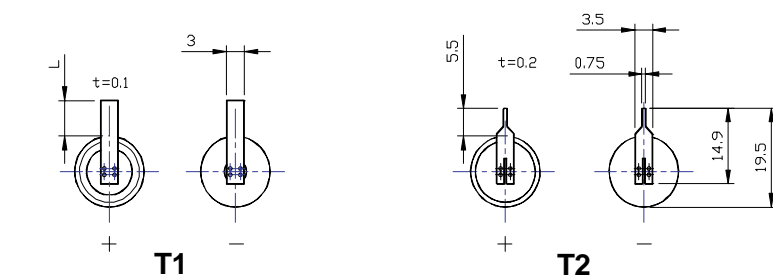

## Terminals

(Unit : mm)

Connector Type

Case Type

Model	STD	T1/L(mm)	T2	T3 or T3EU	T3R or T3EUR	AX	Wire or Connector	Case	NT
XL-050F	●	●/(7±0.5)	●	●	●	●	●	●	
XL-055F	●	●/(7±0.5)	●	●	●	●	●	●	
XL-060F	●	●/(7±0.5)	●	●	●	●	●	●	
XL-100F	●	●/(7±0.5)	●	●	●	●	●	●	
XL-145F	●	●/(16±0.5)				●	●		
XL-205F	●	●/(16±0.5)				●	●		
XL-210F	●(3AX)						●		●
XLP-050F	●	●/(7±0.5)	●	●	●	●	●	●	
XLP-055F	●	●/(7±0.5)	●	●	●	●	●	●	
XLP-060F	●	●/(7±0.5)	●	●	●	●	●	●	
XL-050H	●	●/(7±0.5)	●	●	●	●			
XL-060H	●	●/(7±0.5)	●	●	●	●			